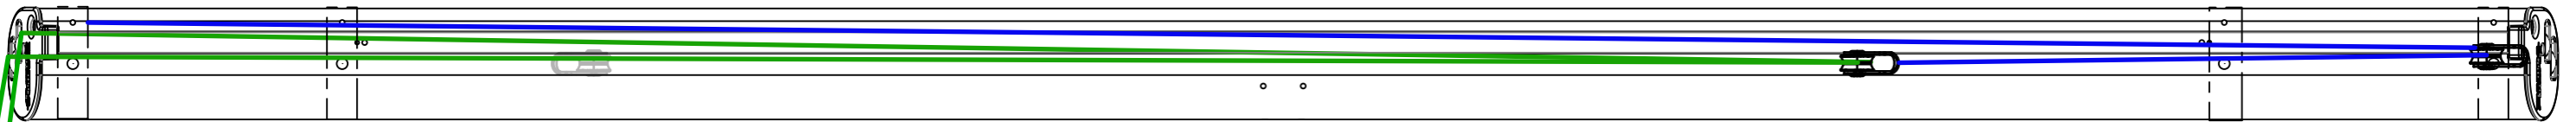

-  4 mm shockcord - 2x 2.4m
-  5 mm Swiftcord - 1 x 10m + 0.4m split
-  5 mm Swiftcord - 1 x 10m + 0.4m split
-  16mm Harken 4x

STARBOARD

Attach Shockcord on outer internal casting

PORT

Attach Shockcord on outer internal casting