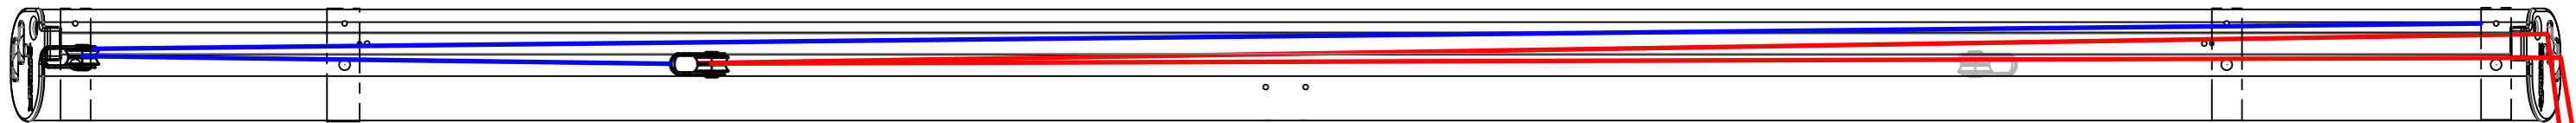

-  4 mm shockcord - 2x 2.4m
-  5 mm Swiftcord - 1 x 10m + 0.4m split
-  5 mm Swiftcord - 1 x 10m + 0.4m split
-  16mm Harken 4x

STARBOARD

Attach Shockcord on outer internal casting

PORT

Attach Shockcord on outer internal casting