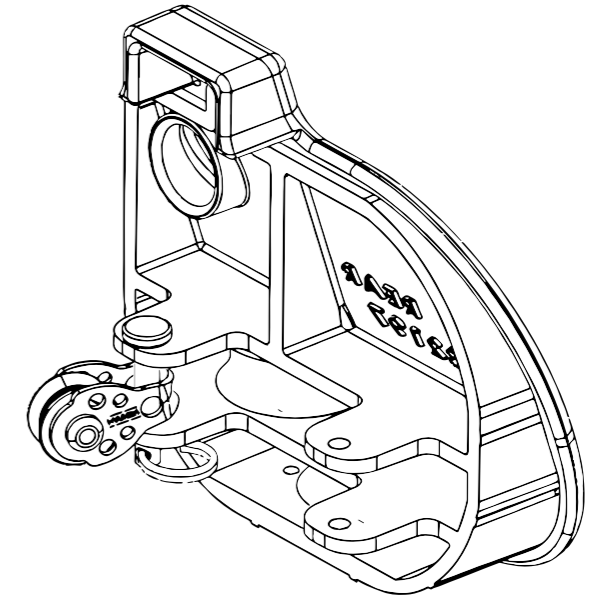

-  4 mm shockcord - 2x 2.4m
-  5 mm Swiftcord - 1 x 10m + 0.4m split
-  5 mm Swiftcord - 1 x 10m + 0.4m split
-  16mm Harken 4x

STARBOARD

Attach Shockcord on outer internal casting

PORT

Attach Shockcord on outer internal casting